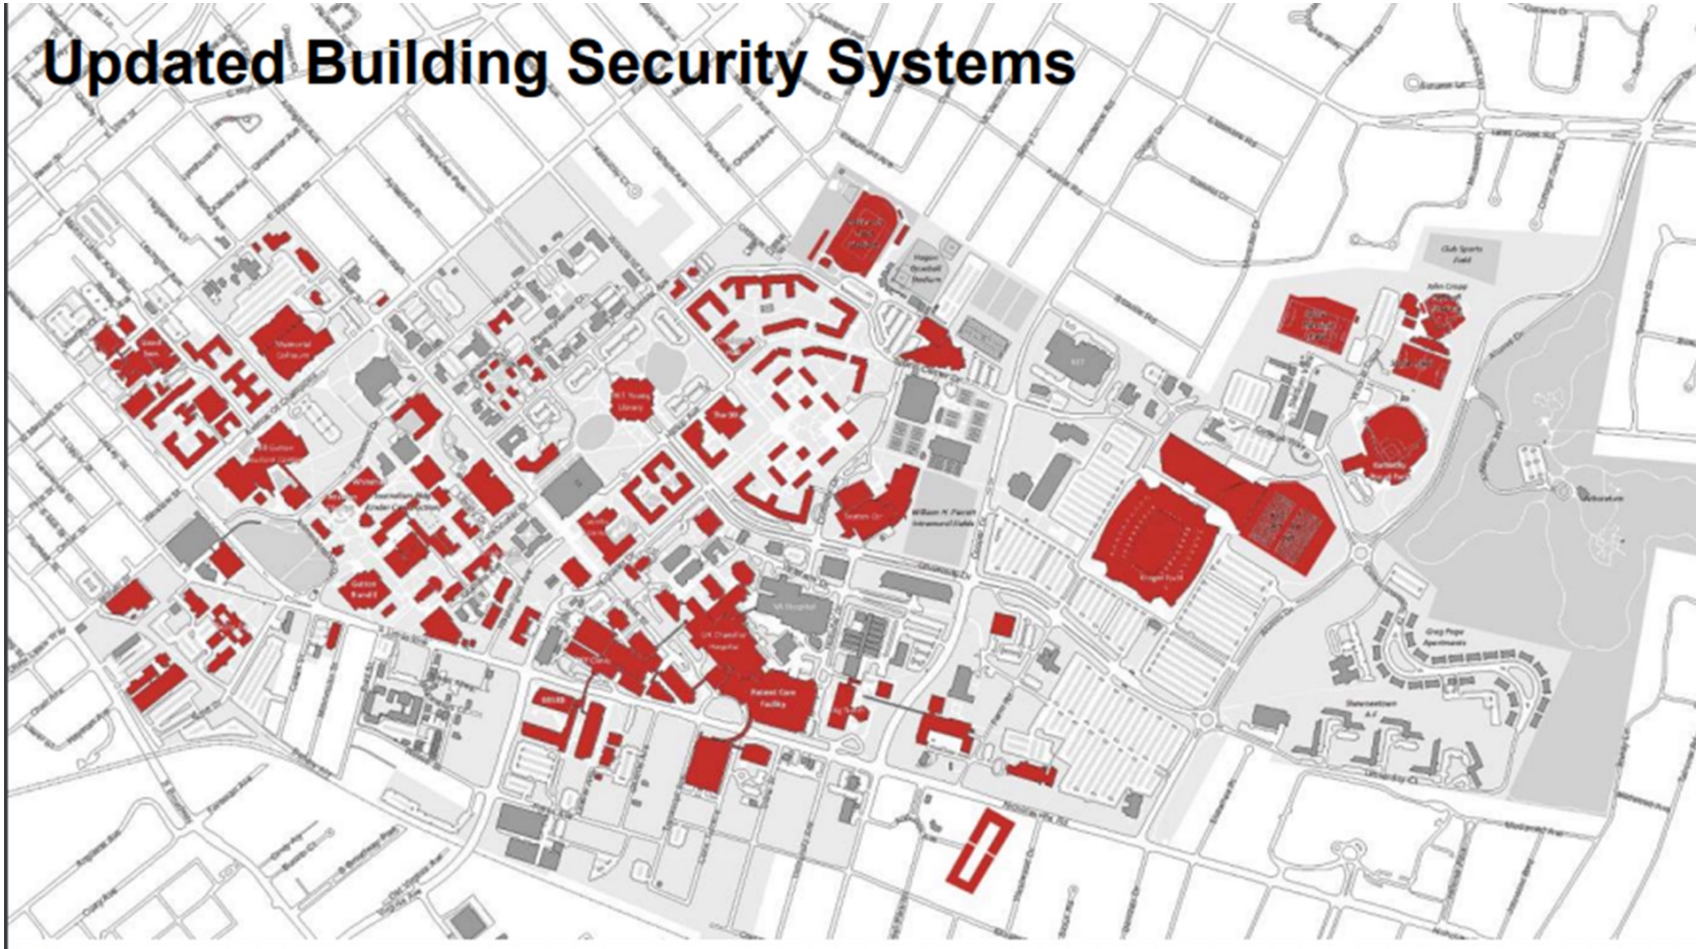

University of Kentucky 2024

Updated Building Security Systems

University of Kentucky Central Security System

4,000 security camera streams

53 blue emergency towers

150,000+ cardholders

20 intrusion systems

10,000 access control points

Access Control System

Lenel OnGuard

- 10,000 access control doors
- 130 buildings
- 200 duress alarms
- 100,000 active cardholders

Integrations (Current)

- StarRez
- Traka
- EyeLock
- Event Scheduling (Dax)

Remote Lockdown

UKPD uses a switch system located inside Police Communications to control all lockdowns on campus.

Lockdown may consist of a facility, a zone, and group of zones, or the entire campus.

Egress is never restricted.