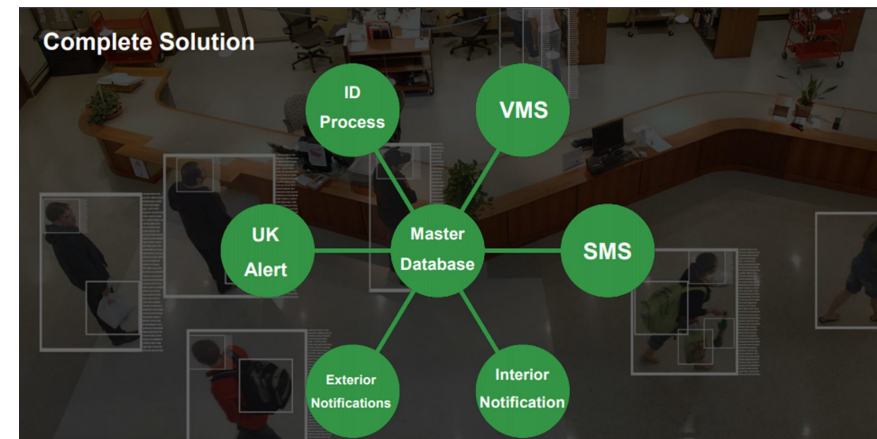

University of Kentucky 2024

Updated Building Security Systems

University of Kentucky Central Security System

4,000 security camera streams

53 blue emergency towers

150,000+ cardholders

20 intrusion systems

10,000 access control points

Access Control System

Lenel OnGuard

- 10,000 access control doors
- 130 buildings
- 200 duress alarms
- 100,000 active cardholders

Integrations (Current)

- StarRez
- Traka
- EyeLock
- Event Scheduling (Dax)

Remote Lockdown

UKPD uses a switch system located inside Police Communications to control all lockdowns on campus.

Lockdown may consist of a facility, a zone, and group of zones, or the entire campus.

Egress is never restricted.