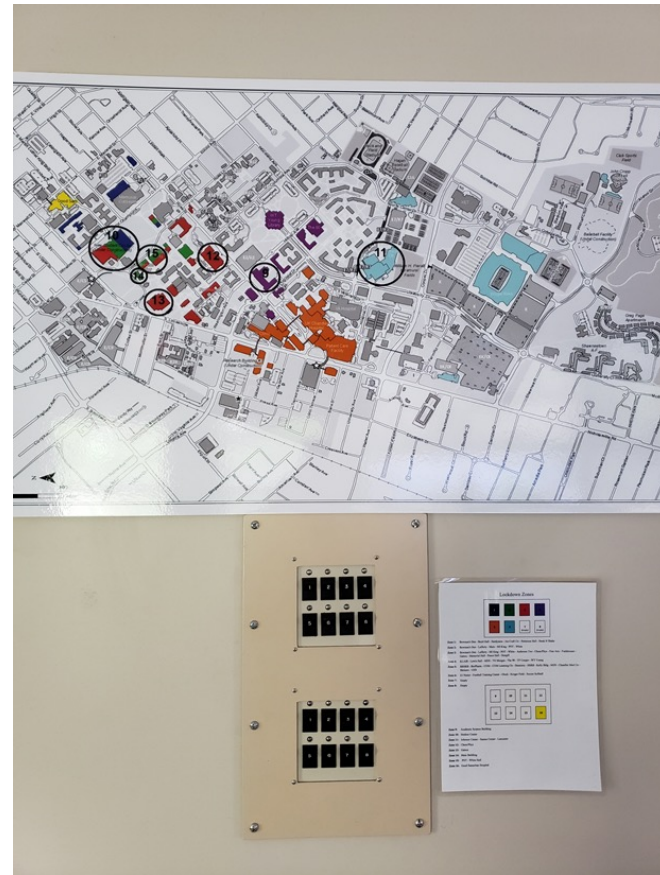

Remote Lockdown

UKPD uses a switch system located inside Police Communications to control all lockdowns on campus.

Lockdown may consist of a facility, a zone, and group of zones, or the entire campus.

Egress is never restricted.

Ultimately the Chief of Police is the authority to initiate lockdown but certain situations allow activation without verbal approval.

Storefront properties must use electronic key switch over-ride or conform to UK standards for managing scheduling